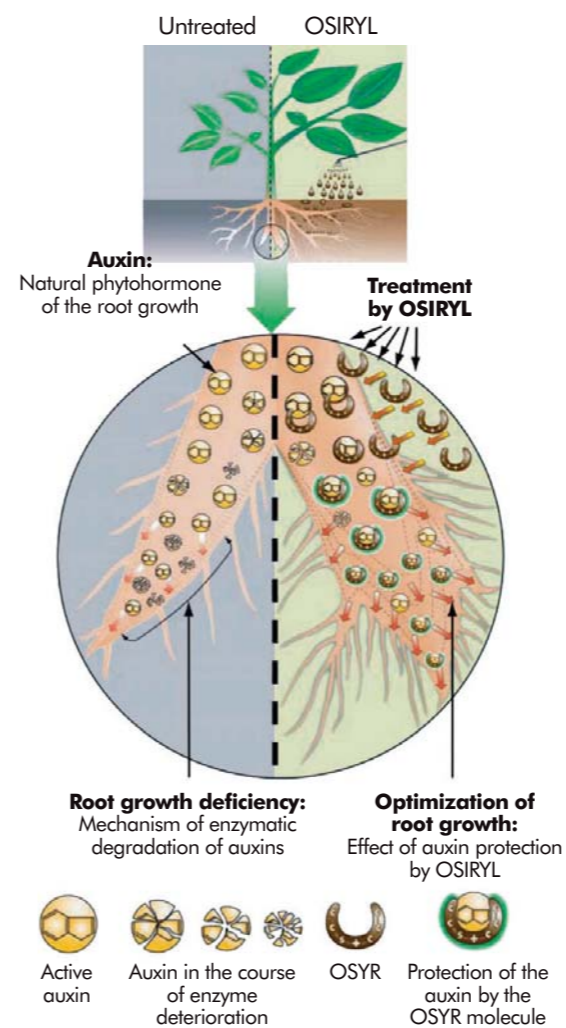

OSIRYL®

ROOT DEVELOPMENT STIMULATOR

WHAT IS OSIRYL?

It's a combination of naturally occurring plant extracts specifically designed to protect auxins from enzyme deterioration.

WHAT ARE THE BENEFITS?

- ✓ Stimulates rapid root growth, for the finest sports turf
- ✓ Osiryl significantly slows the speed of enzyme deterioration
- ✓ Increases resistance to nematode attack
- ✓ Reduces root stress
- ✓ Optimises nutrition
- ✓ Improves germination rate

WHEN SHOULD YOU USE OSIRYL?

- ✓ Osiryl can be applied throughout the growing season, particularly in spring, autumn and during periods of plant stress
- ✓ During seed germination/over-seeding
- ✓ When laying new turf/grow-ins
- ✓ Prior to/during aeration

AUXIN PROTECTION

TREATMENT BY OSIRYL